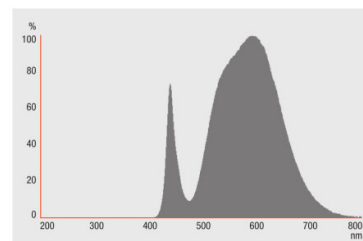

LED STAR STICK 75 FR 10 W/2700 K
E14

LED STAR STICK 75 FR 10 W/4000 K
E27

LED STAR STICK 75 FR 10 W/4000 K
E14

ANWENDUNGSHINWEIS

Für weitere Anwendungsinformationen beachten Sie bitte das Produktdatenblatt

VERPACKUNGSMFORMATIONEN

Produkt-Code	Produkt-Bezeichnung	Verpackungseinheit (Stück pro Einheit)	Abmessungen (Länge x Breite x Höhe)	Volumen	Gewicht brutto
4058075059153	LED STAR STICK 60 FR 8 W/2700 K E27	Versandschachtel 10	223 mm x 106 mm x 127 mm	3,00 dm³	570,00 g
4058075815919	LED STAR STICK 60 FR 8 W/2700 K E27	Versandschachtel 6	285 mm x 153 mm x 136 mm	5,93 dm³	424,00 g
4058075125766	LED STAR STICK 60 FR 8 W/2700 K E14	Versandschachtel 6	285 mm x 153 mm x 136 mm	5,93 dm³	608,00 g
4058075059177	LED STAR STICK 60 FR 8 W/4000 K E27	Versandschachtel 10	223 mm x 106 mm x 127 mm	3,00 dm³	571,00 g
4058075815933	LED STAR STICK 60 FR 8 W/4000 K E27	Versandschachtel 6	285 mm x 153 mm x 136 mm	5,93 dm³	406,00 g