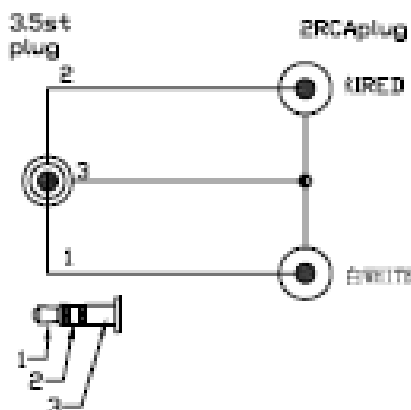

ITEM	50268
	50269

pc	1	SRTAIN RELIEF MOLDING PVC GREY PANTONE 432C	PACKAGE	SR
pc	2	RCA PLUG,NICKEL PLATED,MOLDING PVC RED/WHITE	P2	
pc	1	3.5mm STEREO PLUG,NICKEL PLATED,MOLDING PVC GREY PANTONE 432C	P1	
mm	LENG TH	(10/0.1CCS+10/0.1CCS)X3F,OD:2.6*5.2,PANT ONE 432C	CABLE	
UNIT	Q'TY	DESCRIPTION	NAME	NO

CABLE SPEC<10/0.1CCS+10/0.1CCS>X3F,OD:2.6*5.2,PANTONE 432C灰色

CABLE SEC-A-A'

CONNECTION:

EDP NO	LENGTH	PACKAGE
50268	3000 -0/+1X	
50269	3000 -0/+1X	

DESIGN PART NO.		DESCRIPTION	3.5mm STEREO PLUG TO 2RCA PLUG		
DESIGNING NO.		DATE	2009/10/11	UNIT	mm
DESIGNER	RECHECK	SCALE	NONE	QUANTITY	1
		SIZE	A4		