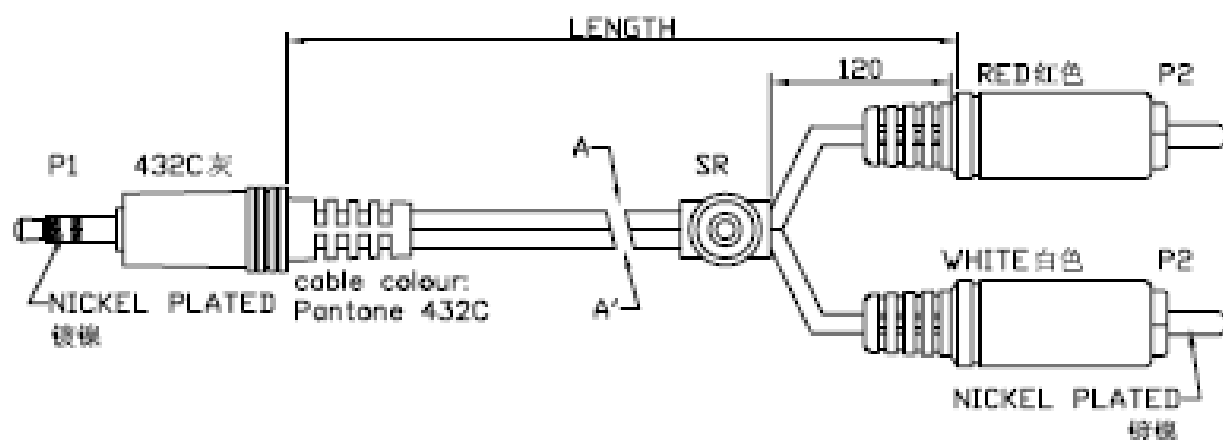

ITEM	50268
	50269

pc	1	SRTAIN RELIEF MOLDING PVC GREY PANTONE 432C	PACKAGE	SR
pc	2	RCA PLUG,NICKEL PLATED,MOLDING PVC RED/WHITE	P2	
pc	1	3.5mm STEREO PLUG,NICKEL PLATED,MOLDING PVC GREY PANTONE 432C	P1	
mm	LENG TH	(10/0.1CCS+10/0.1CCS)X3F,OD:2.6*5.2,PANT ONE 432C	CABLE	
UNIT	Q'TY	DESCRIPTION	NAME	NO

CABLE SPEC<10/0.1CCS+10/0.1CCS>X3F,OD:2.6*5.2,PANTONE 432C灰色

CABLE SEC-A-A'

CONNECTION:

EDP NO	LENGTH	PACKAGE
50268	3000 -0/+1X	
50269	3000 -0/+1X	

DESIGN PART NO.		DESCRIPTION	3.5mm STEREO PLUG TO 2RCA PLUG		
DESIGNING NO.		DATE	2009/10/11	UNIT	mm
DESIGNER	RECHECK	SCALE	NONE	QUANTITY	1
		SIZE	A4		