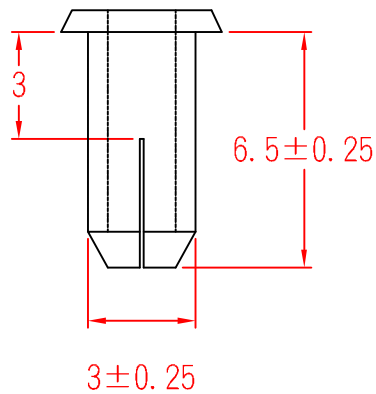

SR-365

| | | | | | |
|-------|-------|---------------------|------------|----------|----------------|
| | | MATERIAL: UL 94V-2 | | ITEM NO. | |
| | | NYLON 66 | | SR-365 | |
| SCALE | | FINISH | NAME | | |
| | | | SNAP RIVET | | |
| △ | (. .) | TOLERANCE AS FIGURE | | △ | 03-31-2011 |
| | | | | DATE | REVISIONS K001 |
| | | | | | R.NO. |