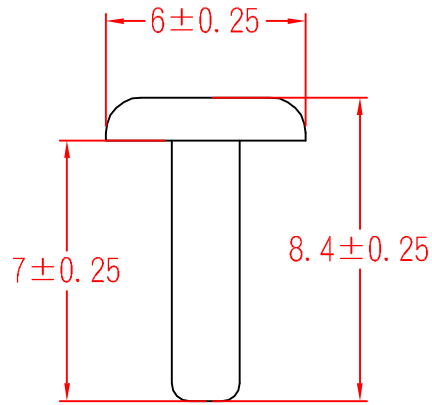

SR-365

| | | | | | |
|-------|-------|---------------------|------------|----------|----------------|
| | | MATERIAL: UL 94V-2 | | ITEM NO. | |
| | | NYLON 66 | | SR-365 | |
| SCALE | | FINISH | NAME | | |
| | | | SNAP RIVET | | |
| △ | (. .) | TOLERANCE AS FIGURE | | △ | 03-31-2011 |
| | | | | DATE | REVISIONS K001 |
| | | | | | R.NO. |