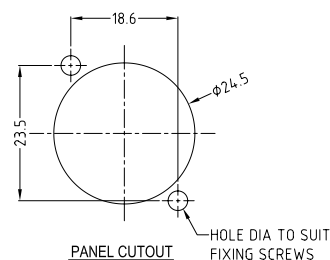

## CLIFFCON® S CONNECTORS 4 AND 8 POLE

Cliffcon S  
4 Pole Chassis Socket  
Compatible with all Cliffcon S 4 Pole Plugs

Part No: FM1270

Cliffcon S  
4 Pole Chassis Socket (Large Square Type)  
Compatible with all Cliffcon S 4 Pole Plugs