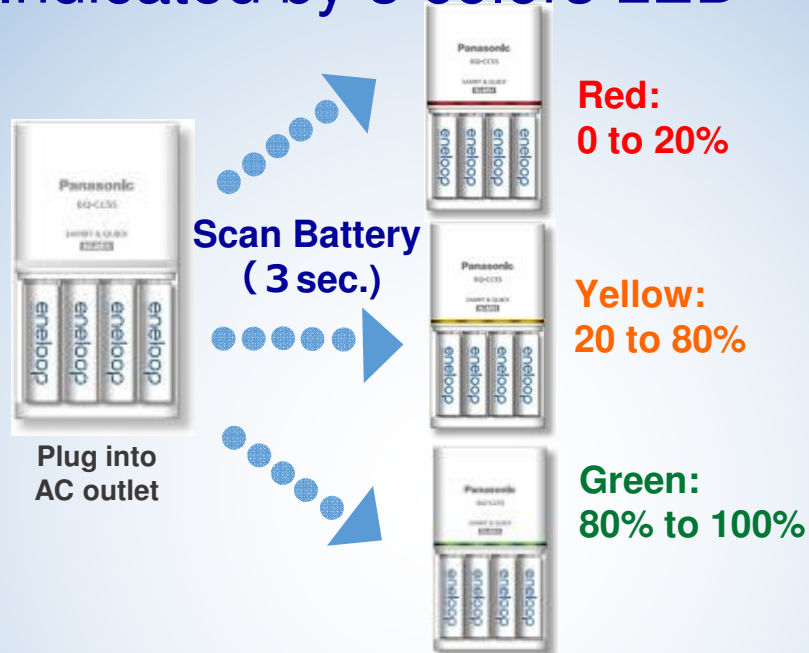

LED flashing indicates battery life by detecting voltage after fully charged

Resolve user complaints

- Which eneloop can be used?
- When we should dispose eneloop?

BQ-CC55 High usability

Indicated by 3 colors LED

When plugged into AC outlet, check batteries individually

Inform abnormal and primary batteries by quick red flashing and stop charging individually