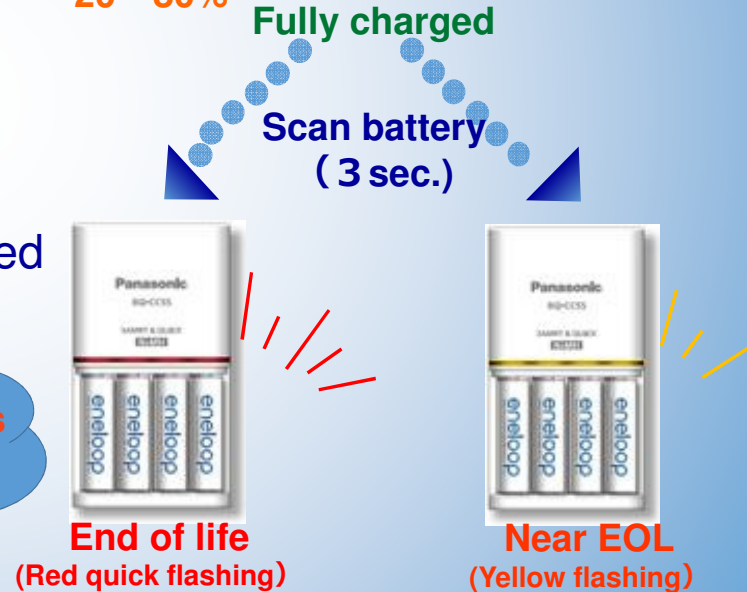

B. PRODUCT - CHARGERS

New Charger BQ-CC55

3hrs

4 LED
(Green, Orange, Red)

- 1 Remaining capacity & Battery life check
- 2 Rapid Charge 3H
- 3 Can charge AA / AAA 1-4 cells

Specification	
Input	AC100-240V 50-60Hz
Input part Structure	Fix Plug(C2, UK plug)
Charging control	Smart
Indicator	LED x 4 Charging: ON(Red →Orange→Green) Full charged: OFF End of Battery Life: TBD
Charger battery	AA x 1-4/ AAA x 1-4 cells
Charging time	AA4 : 3h / AA2 :1.5h AAA4: 3h / AA2 :1.5h
Dimensions	TBD
Weight	TBD
Case color	White/Black

Panasonic

eneloop
Ready to use Rechargeable Battery

BQ-CC55 High usability

Indicated at 3 colors LED by detecting charge voltage

Convenient

Charge Status Indication

New

Battery-Life Checker

LED flashing indicates battery life by detecting voltage after fully charged

Resolve user complaints

- Which eneloop can be used?
- When we should dispose eneloop?

BQ-CC55 High usability

Indicated by 3 colors LED