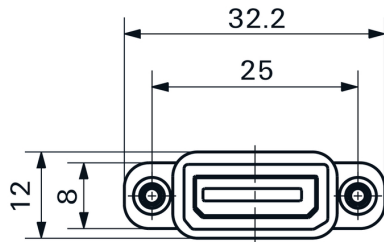

**Technical data**

**Dimensions and weights**

Net weight 11 g

**Temperatures**

Operating temperature -15 °C...50 °C Storage temperature  
 Installation temperature

**Technical data**

Contact surface Gold-plated Housing main material PVC casting  
 No. of poles 9

**General data**

Insert type Signal insert HDMI Product type HDMI coupling  
 Protection degree IP20

**Classifications**

ETIM 5.0	EC000456	ETIM 6.0	EC001121
UNSPSC	31-16-23-03	eClass 6.2	27-25-05-04
eClass 7.1	27-18-92-17	eClass 8.1	27-18-92-17
eClass 9.0	27-18-92-17		

**Drawings**

**Dimensioned drawing**

**Dimensioned drawing**

**Dimensioned drawing**