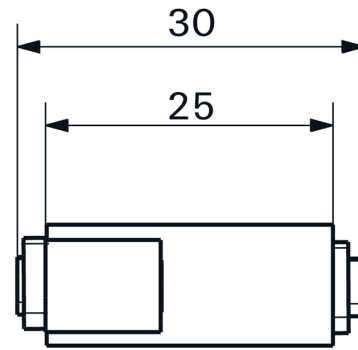

**Technical data**

**Dimensions and weights**

Net weight 11 g

**Temperatures**

Operating temperature -15 °C...50 °C Storage temperature  
 Installation temperature

**Technical data**

Contact surface Gold-plated Housing main material PVC casting  
 No. of poles 9

**Drawings**

**Dimensioned drawing**

**Dimensioned drawing**

**Dimensioned drawing**