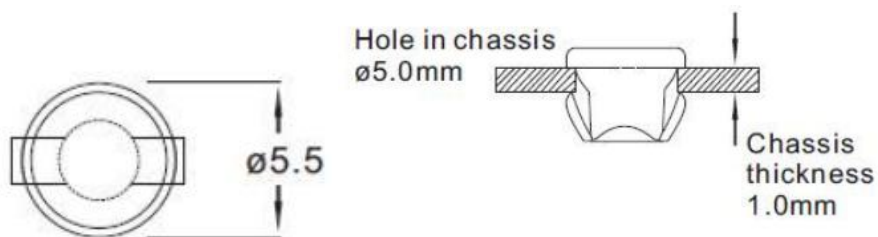

## Light pipe, HHP-04-PCW

Unit: mm

Material:	PC 94V-2
Color:	Transparent
Lens Shape:	Circular
Mounting Type:	Panel-fit, Press-fit