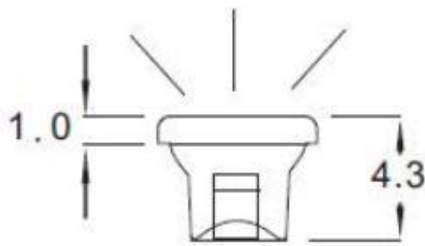

## Light pipe, HHP-04-PCW

Unit: mm

Material:	PC 94V-2
Color:	Transparent
Lens Shape:	Circular
Mounting Type:	Panel-fit, Press-fit