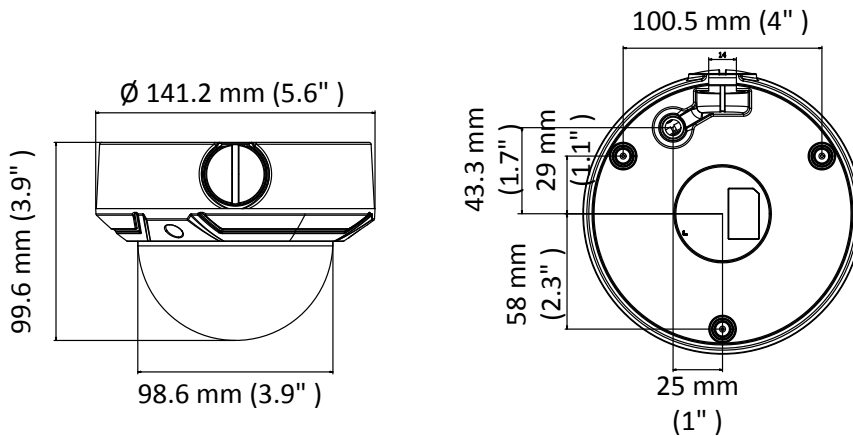

Dimension

Accessory

Distributed by

HIKVISION®
HiWatch Series

Headquarters

No.555 Qianmo Road, Binjiang District,
Hangzhou 310051, China
T +86-571-8807-5998
overseasbusiness@hikvision.com

Hikvision USA
T +1-909-895-0400
sales.usa@hikvision.com

Hikvision Europe
T +31-23-55-42-770
info.eu@hikvision.com

Hikvision Middle East
T +971-4-8816086
salesme@hikvision.com

Hikvision Russia
T +7-495-669-67-99
saleru@hikvision.com

Hikvision India
T +91-22-28469900
sales@pramahikvision.com

Hikvision Italy
T +39-0438-6902
info.it@hikvision.com

Hikvision France
T +33(0)1-85-330-450
info.fr@hikvision.com

Hikvision Spain
T +34-91-737-16-55
info.es@hikvision.com

Hikvision Poland
T +48-22-460-01-50
poland@hikvision.com

Hikvision UK
T +01628-902140
support.uk@hikvision.com

Hikvision Singapore
T +65-6684-4718
sg@hikvision.com

Hikvision Oceania
T +61-2-8599-4233
salesau@hikvision.com

Hikvision Canada
T +1-909-895-0400
sales.usa@hikvision.com

Hikvision Korea
T +82-31-731-8841
sales.korea@hikvision.com

Hikvision Brazil
T +55 11 3318-0050
Latam.support@hikvision.com

Hikvision Africa
T +27 (10) 0351172
sale.africa@hikvision.com

Hikvision Hong Kong
T +852-2151-1761