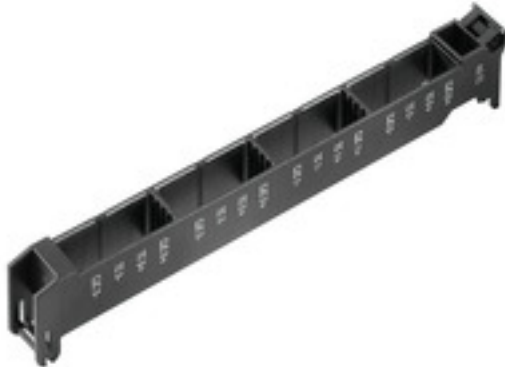

Automation Products - u-remote IP20 UR20-PK-1334810000-SP

Weidmüller Interface GmbH & Co. KG
Klingenbergstraße 16
D-32758 Detmold
Germany
Fon: +49 5231 14-0
Fax: +49 5231 14-292083
www.weidmueller.com

Similar to illustration

More performance. Simplified. u-remote.

Weidmüller u-remote – our innovative remote I/O concept with IP 20 which focuses purely on user benefits: tailored planning, faster installation, safer start-up, no more downtime. For considerably improved performance and greater productivity.

Reduce the size of your cabinets with u-remote, thanks to the narrowest modular design on the market and the need for fewer power-feed modules. Our u-remote technology also offers tool-free assembly, while the modular "sandwich" design and integrated web server speed up installation, both in the cabinet and machine. Status LEDs on the channel and each u-remote module enable reliable diagnosis and rapid service.

This and many other amazing ideas boost the availability of your machines and systems. And ensure smooth processes too. From planning to operation.

u-remote stands for "More Performance". Simplified

General ordering data

Type	UR20-PK-1334810000-SP
Order No.	1484090000
Version	Replacement part
GTIN (EAN)	4050118293548